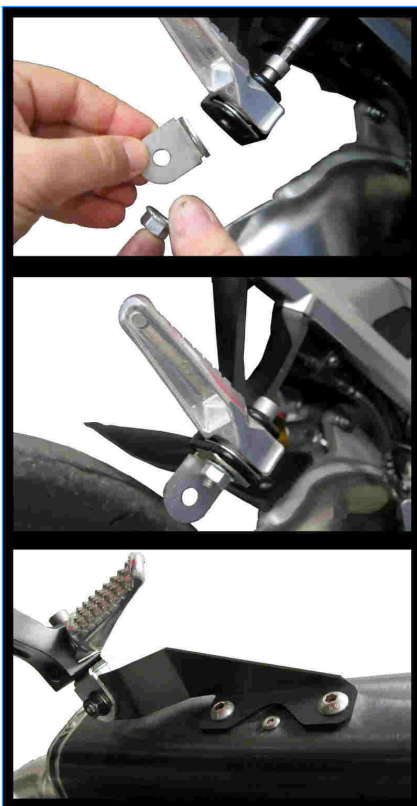

#	DESCRIPTION	PART NUMBER	QTY
1	Silenziatore / Muffler - db killer 50.DK.067.0	SPEED EDGE 350	1
2	Fascetta Ø 60/63 mm / Pipe clamp Ø 60/63 mm	50.FA.010.1	1
3	Tube di raccordo / Link pipe	9773H070S2	1
4	Rondella in alluminio nera / Black aluminium washer	50.73.221.1	1
5	Vite M8x45 / Screw M8x45	50.73.602.1	1
6	Vite M8x16 / Screw M8x16	50.73.575.1	1
7	Rondella in alluminio / Aluminium washer	50.73.857.1	1
8	Staffa / Bracket	50.SS.1606.0	1
9	Vite M8x40 / Screw M8x40	50.73.075.1	1
10	Dado M8 flangiato / Flanged nut M8	50.73.393.1	3
11	Vite M8 x 16 / Screw M8 x 16	50.73.098.1	2
12	Rondella di sicurezza / Safety washer	50.73.604.1	2
13	Staffa / Bracket	50.SS.1133.0	1
14	Molla media / Mid-size spring	50.73.359.1	1
15	Tubo in gomma per molla / Rubber pipe for spring	50.73.210.1	1