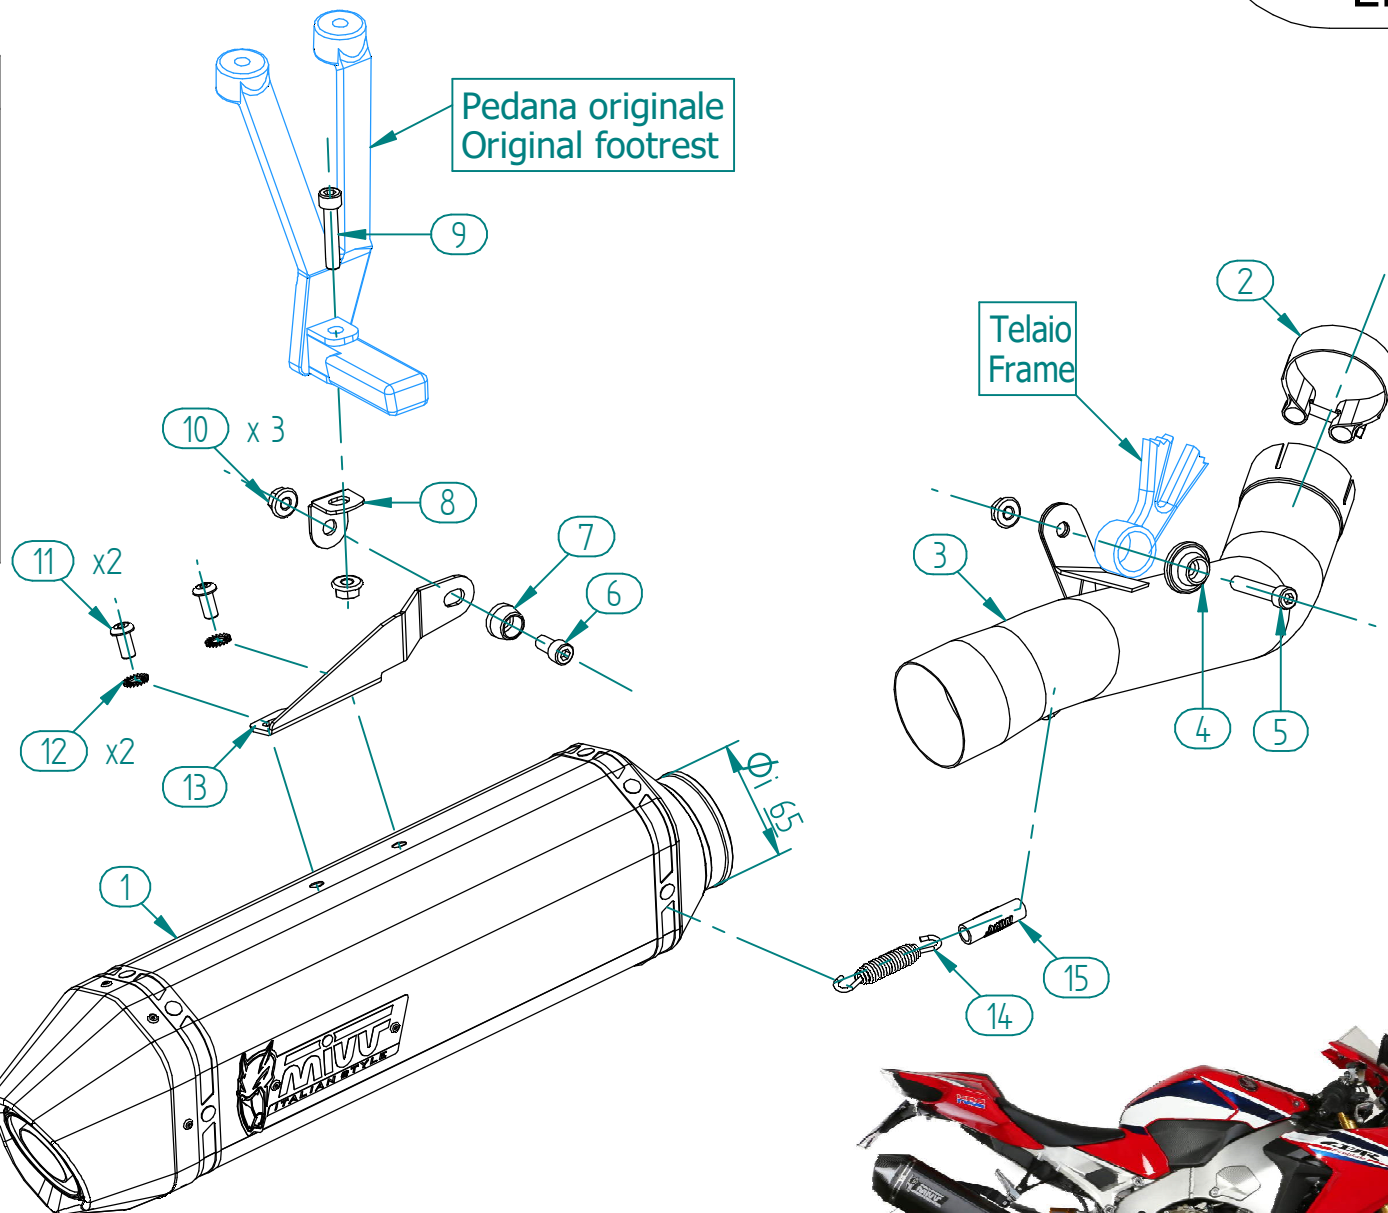

#	DESCRIPTION	PART NUMBER	QTY
1	Silenziatore / Muffler - db killer 50.DK.067.0	SPEED EDGE 350	1
2	Fascetta Ø 60/63 mm / Pipe clamp Ø 60/63 mm	50.FA.010.1	1
3	Tube di raccordo / Link pipe	9773H070S2	1
4	Rondella in alluminio nera / Black aluminium washer	50.73.221.1	1
5	Vite M8x45 / Screw M8x45	50.73.602.1	1
6	Vite M8x16 / Screw M8x16	50.73.575.1	1
7	Rondella in alluminio / Aluminium washer	50.73.857.1	1
8	Staffa / Bracket	50.SS.1606.0	1
9	Vite M8x40 / Screw M8x40	50.73.075.1	1
10	Dado M8 flangiato / Flanged nut M8	50.73.393.1	3
11	Vite M8 x 16 / Screw M8 x 16	50.73.098.1	2
12	Rondella di sicurezza / Safety washer	50.73.604.1	2
13	Staffa / Bracket	50.SS.1133.0	1
14	Molla media / Mid-size spring	50.73.359.1	1
15	Tubo in gomma per molla / Rubber pipe for spring	50.73.210.1	1

APPLICAZIONI / APPLICATIONS		
Codice / Code	Silenziatore / Muffler	Tube / Pipe
H.070.LRB	STEEL BLACK	INOX / ST. STEEL