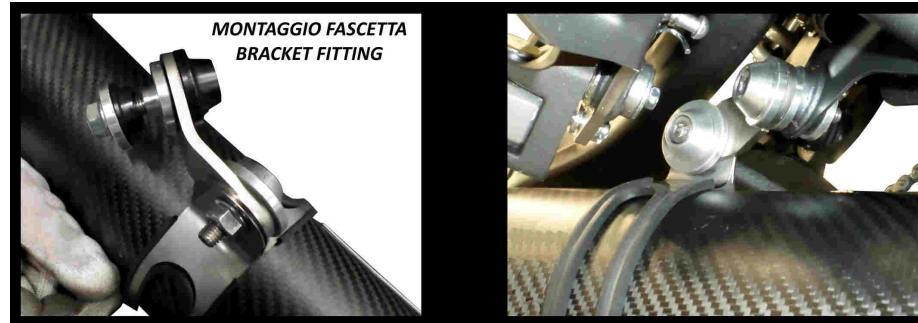

#	DESCRIPTION	PART NUMBER	QTY
1	Collettore #1 / Down pipe #1	9773K044S2A	1
2	Collettore #2 / Down pipe #2	9773K044S2B	1
3	Tubo di raccordo 2-1 / Link pipe 2-1	9773K057S2C	1
4	Tubo di raccordo / Link pipe	9773K057S2D	1
5	Dado M8 flangiato / Flanged nut M8	50.73.393.1	6
6	Silenziatore / Muffler - dB killer 50.DK.021.0	OVAL CARBON CAP 360	1
7	Protezione in gomma / Rubber protection	50.73.077.1	1
8	Staffa / Bracket	50.SS.030.0	1
9	Vite M8x25 / Screw M8x25	50.73.064.1	1
10	Rondella in alluminio / Aluminium washer	50.73.063.1	1
11	Vite M8x45 / Screw M8x45	50.73.602.1	1
12	Rondella in alluminio / Aluminium washer	50.73.291.1	1
13	Staffa / Bracket	50.SS.810.0	1
14	Boccola / Bush	50.73.381.1	2
15	Silentblock / Silentblock	50.73.380.1	1
16	Molla corta / Short Spring	50.73.123.1	1
17	Molla lunga / Long spring	50.71.080.1	2
18	Molla media / Mid-size spring	50.73.359.1	2
19	Tubo in gomma per molla / Rubber pipe for spring	50.73.210.1	3

FOTO

OPTIONAL PART

APPLICAZIONI / APPLICATIONS				
CODICE / CODE	SILENZIATORE / MUFFLER	NOTE	TUBO / PIPE	FASCETTA / CLAMP
K.057.L3C	CARBONIO (Coppa carbonio) / CARBON (Carbon cap)	CATALYTIC CONVERTER	INOX / ST. STEEL	INOX / ST. STEEL
K.057.L4C	TITANIO (Coppa carbonio) / TITANIUM (Carbon cap)	NOT INCLUDED		
K.057.K3C	CARBONIO (Coppa carbonio) / CARBON (Carbon cap)	CATALYTIC CONVERTER	INOX / ST. STEEL	INOX / ST. STEEL
K.057.K4C	TITANIO (Coppa carbonio) / TITANIUM (Carbon cap)	INCLUDED		