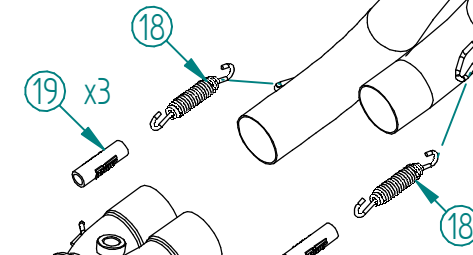

#	DESCRIPTION	PART NUMBER	QTY
1	Collettore #1 / Down pipe #1	9773K044S2A	1
2	Collettore #2 / Down pipe #2	9773K044S2B	1
3	Tubo di raccordo 2-1 / Link pipe 2-1	9773K057S2C	1
4	Tubo di raccordo / Link pipe	9773K057S2D	1
5	Dado M8 flangiato / Flanged nut M8	50.73.393.1	6
6	Silenziatore / Muffler - dB killer 50.DK.021.0	OVAL CARBON CAP 360	1
7	Protezione in gomma / Rubber protection	50.73.077.1	1
8	Staffa / Bracket	50.SS.030.0	1
9	Vite M8x25 / Screw M8x25	50.73.064.1	1
10	Rondella in alluminio / Aluminium washer	50.73.063.1	1
11	Vite M8x45 / Screw M8x45	50.73.602.1	1
12	Rondella in alluminio / Aluminium washer	50.73.291.1	1
13	Staffa / Bracket	50.SS.810.0	1
14	Boccola / Bush	50.73.381.1	2
15	Silentblock / Silentblock	50.73.380.1	1
16	Molla corta / Short Spring	50.73.123.1	1
17	Molla lunga / Long spring	50.71.080.1	2
18	Molla media / Mid-size spring	50.73.359.1	2
19	Tubo in gomma per molla / Rubber pipe for spring	50.73.210.1	3

FOTO

OPTIONAL PART

APPLICAZIONI / APPLICATIONS				
CODICE / CODE	SILENZIATORE / MUFFLER	NOTE	TUBO / PIPE	FASCETTA / CLAMP
K.057.L3C	CARBONIO (Coppa carbonio) / CARBON (Carbon cap)	CATALYTIC CONVERTER	INOX / ST. STEEL	INOX / ST. STEEL
K.057.L4C	TITANIO (Coppa carbonio) / TITANIUM (Carbon cap)	NOT INCLUDED		
K.057.K3C	CARBONIO (Coppa carbonio) / CARBON (Carbon cap)	CATALYTIC CONVERTER	INOX / ST. STEEL	INOX / ST. STEEL
K.057.K4C	TITANIO (Coppa carbonio) / TITANIUM (Carbon cap)	INCLUDED		