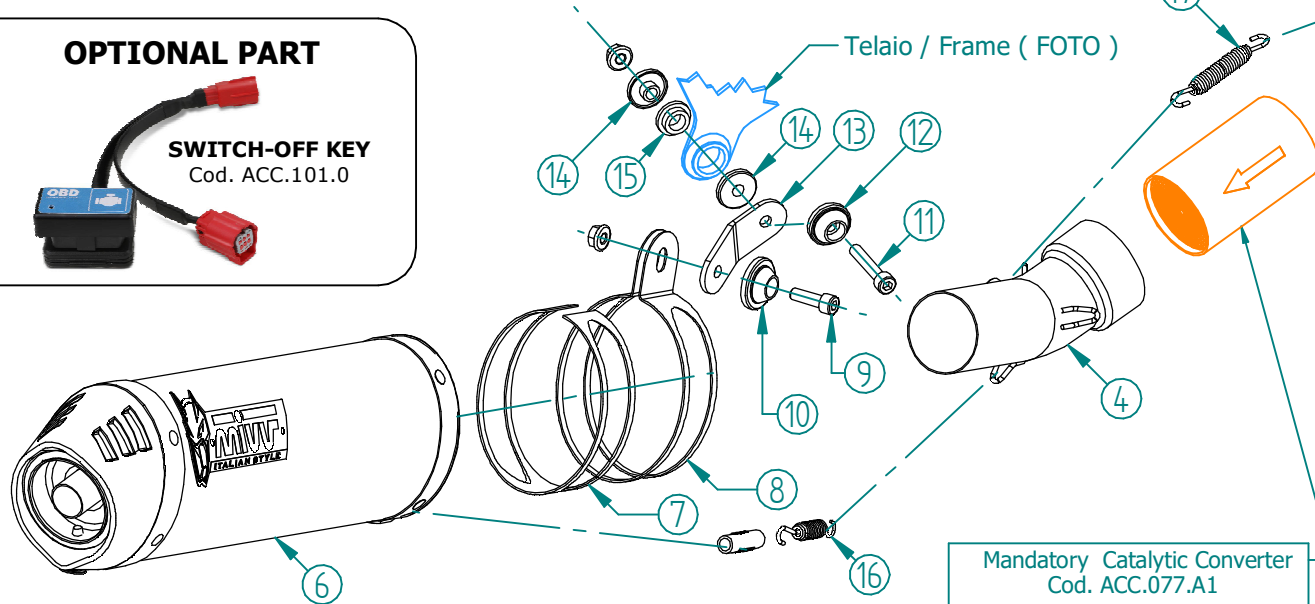

#	DESCRIPTION	PART NUMBER	QTY
1	Collettore #1 / Down pipe #1	9773K044S2A	1
2	Collettore #2 / Down pipe #2	9773K044S2B	1
3	Tubo di raccordo 2-1 / Link pipe 2-1	9773K057S2C	1
4	Tubo di raccordo / Link pipe	9773K057S2D	1
5	Dado M8 flangiato / Flanged nut M8	50.73.393.1	6
6	Silenziatore / Muffler - dB killer 50.DK.021.0	OVAL CARBON CAP 360	1
7	Protezione in gomma / Rubber protection	50.73.077.1	1
8	Staffa / Bracket	50.SS.030.0	1
9	Vite M8x25 / Screw M8x25	50.73.064.1	1
10	Rondella in alluminio / Aluminium washer	50.73.063.1	1
11	Vite M8x45 / Screw M8x45	50.73.602.1	1
12	Rondella in alluminio / Aluminium washer	50.73.291.1	1
13	Staffa / Bracket	50.SS.810.0	1
14	Boccola / Bush	50.73.381.1	2
15	Silentblock / Silentblock	50.73.380.1	1
16	Molla corta / Short Spring	50.73.123.1	1
17	Molla lunga / Long spring	50.71.080.1	2
18	Molla media / Mid-size spring	50.73.359.1	2
19	Tubo in gomma per molla / Rubber pipe for spring	50.73.210.1	3

FOTO

OPTIONAL PART

APPLICAZIONI / APPLICATIONS				
CODICE / CODE	SILENZIATORE / MUFFLER	NOTE	TUBO / PIPE	FASCETTA / CLAMP
K.057.L3C	CARBONIO (Coppa carbonio) / CARBON (Carbon cap)	CATALYTIC CONVERTER	INOX / ST. STEEL	INOX / ST. STEEL
K.057.L4C	TITANIO (Coppa carbonio) / TITANIUM (Carbon cap)	NOT INCLUDED		
K.057.K3C	CARBONIO (Coppa carbonio) / CARBON (Carbon cap)	CATALYTIC CONVERTER	INOX / ST. STEEL	INOX / ST. STEEL
K.057.K4C	TITANIO (Coppa carbonio) / TITANIUM (Carbon cap)	INCLUDED		