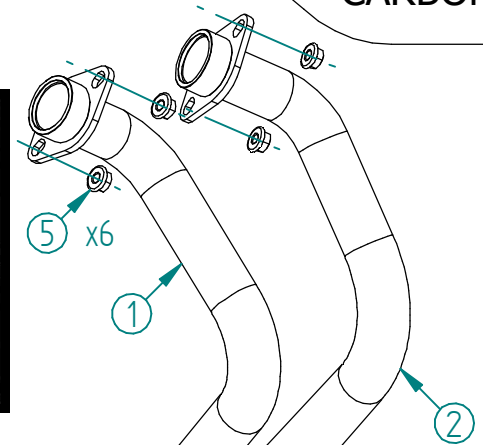

#	DESCRIPTION	PART NUMBER	QTY
1	Collettore #1 / Down pipe #1	9773K044S2A	1
2	Collettore #2 / Down pipe #2	9773K044S2B	1
3	Tubo di raccordo 2-1 / Link pipe 2-1	9773K057S2C	1
4	Tubo di raccordo / Link pipe	9773K057S2D	1
5	Dado M8 flangiato / Flanged nut M8	50.73.393.1	6
6	Silenziatore / Muffler - dB killer 50.DK.021.0	OVAL CARBON CAP 360	1
7	Protezione in gomma / Rubber protection	50.73.077.1	1
8	Staffa / Bracket	50.SS.030.0	1
9	Vite M8x25 / Screw M8x25	50.73.064.1	1
10	Rondella in alluminio / Aluminium washer	50.73.063.1	1
11	Vite M8x45 / Screw M8x45	50.73.602.1	1
12	Rondella in alluminio / Aluminium washer	50.73.291.1	1
13	Staffa / Bracket	50.SS.810.0	1
14	Boccola / Bush	50.73.381.1	2
15	Silentblock / Silentblock	50.73.380.1	1
16	Molla corta / Short Spring	50.73.123.1	1
17	Molla lunga / Long spring	50.71.080.1	2
18	Molla media / Mid-size spring	50.73.359.1	2
19	Tubo in gomma per molla / Rubber pipe for spring	50.73.210.1	3

FOTO

OPTIONAL PART

APPLICAZIONI / APPLICATIONS				
CODICE / CODE	SILENZIATORE / MUFFLER	NOTE	TUBO / PIPE	FASCETTA / CLAMP
K.057.L3C	CARBONIO (Coppa carbonio) / CARBON (Carbon cap)	CATALYTIC CONVERTER	INOX / ST. STEEL	INOX / ST. STEEL
K.057.L4C	TITANIO (Coppa carbonio) / TITANIUM (Carbon cap)	NOT INCLUDED		
K.057.K3C	CARBONIO (Coppa carbonio) / CARBON (Carbon cap)	CATALYTIC CONVERTER	INOX / ST. STEEL	INOX / ST. STEEL
K.057.K4C	TITANIO (Coppa carbonio) / TITANIUM (Carbon cap)	INCLUDED		