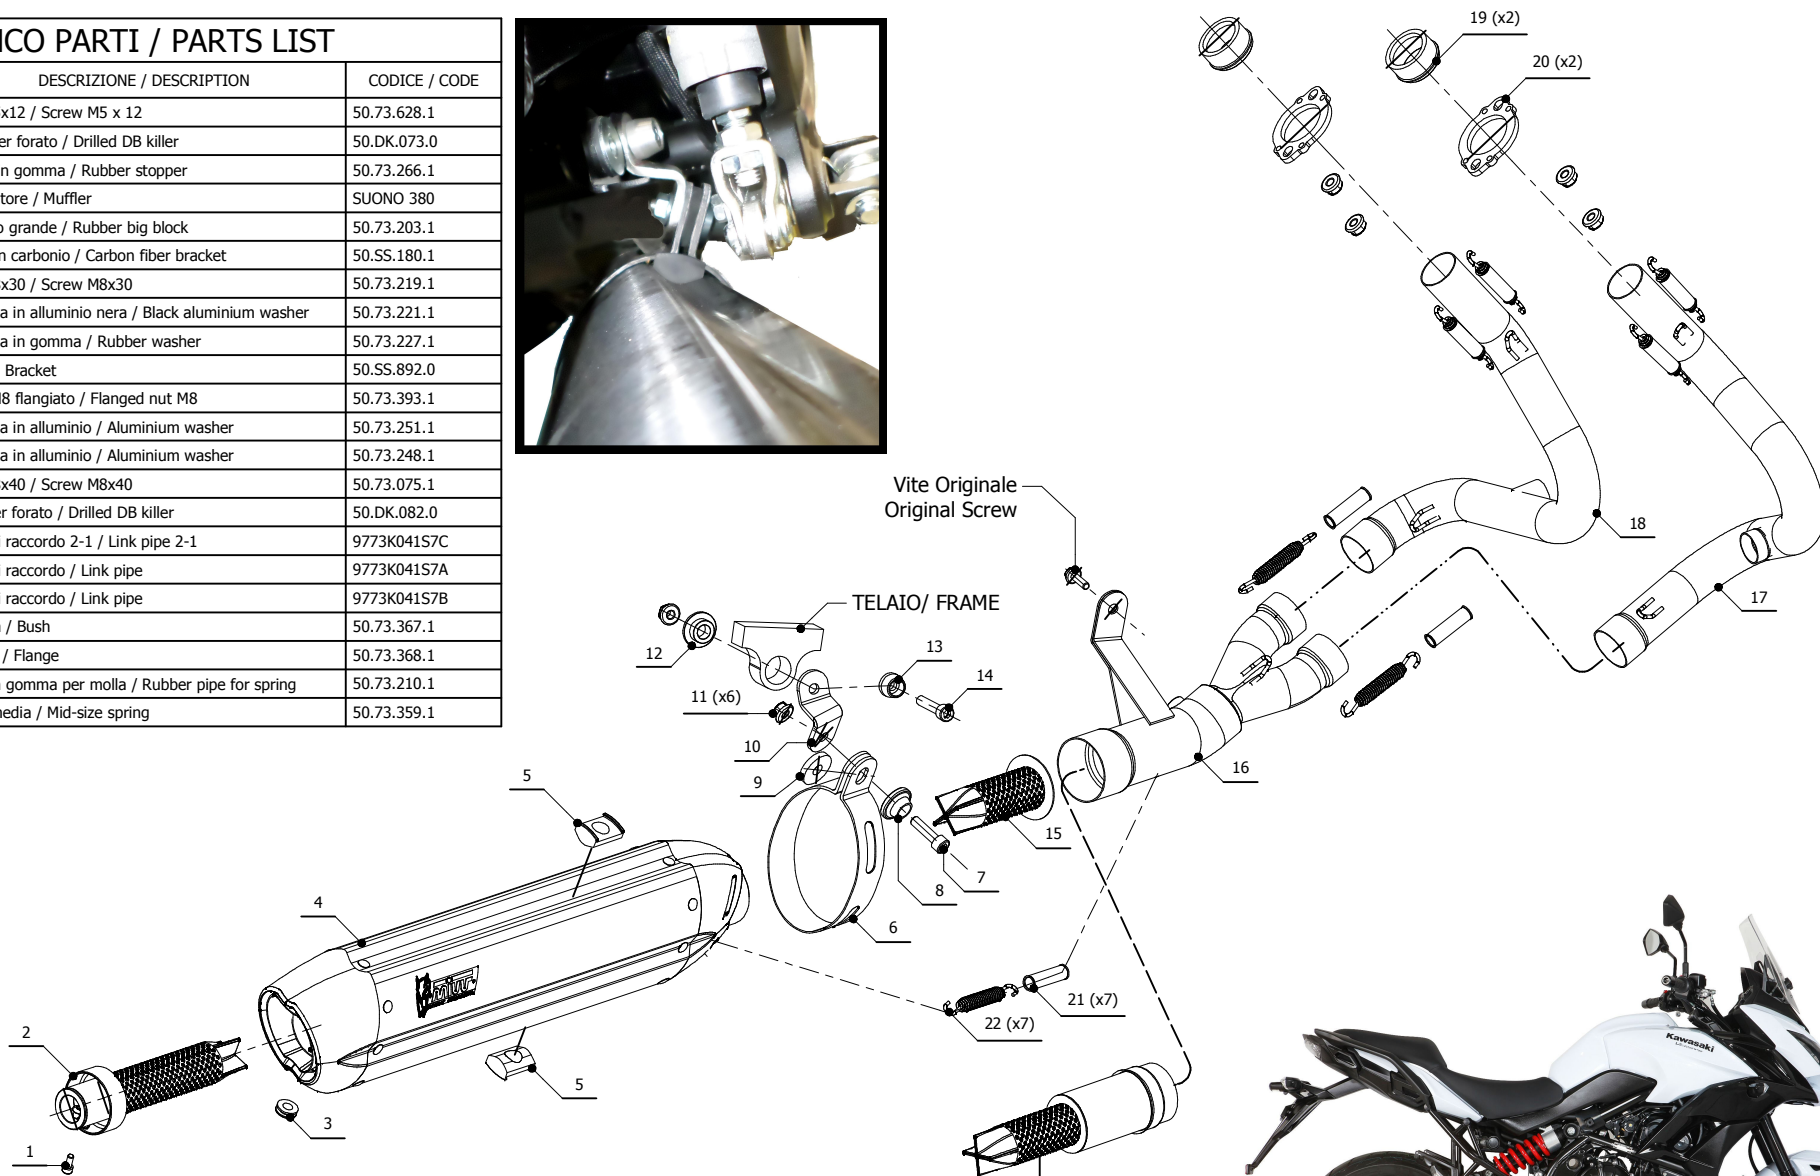

MODEL KAWASAKI VERSYS 650

YEAR 2015 - 2020

LINE FULL SYSTEM

MUFFLER SUONO

SCHEMATIC

ELENCO PARTI / PARTS LIST

#	QTÀ / QTY	DESCRIZIONE / DESCRIPTION	CODICE / CODE
1	1	Vite M5x12 / Screw M5 x 12	50.73.628.1
2	1	Db Killer forato / Drilled DB killer	50.DK.073.0
3	1	Tappo in gomma / Rubber stopper	50.73.266.1
4	1	Silenziatore / Muffler	SUONO 380
5	2	Tassello grande / Rubber big block	50.73.203.1
6	1	Staffa in carbonio / Carbon fiber bracket	50.SS.180.1
7	1	Vite M8x30 / Screw M8x30	50.73.219.1
8	1	Rondella in alluminio nera / Black aluminium washer	50.73.221.1
9	1	Rondella in gomma / Rubber washer	50.73.227.1
10	1	Staffa / Bracket	50.SS.892.0
11	6	Dado M8 flangiato / Flanged nut M8	50.73.393.1
12	1	Rondella in alluminio / Aluminium washer	50.73.251.1
13	1	Rondella in alluminio / Aluminium washer	50.73.248.1
14	1	Vite M8x40 / Screw M8x40	50.73.075.1
15	1	Db Killer forato / Drilled DB killer	50.DK.082.0
16	1	Tubo di raccordo 2-1 / Link pipe 2-1	9773K041S7C
17	1	Tubo di raccordo / Link pipe	9773K041S7A
18	1	Tubo di raccordo / Link pipe	9773K041S7B
19	2	Boccola / Bush	50.73.367.1
20	2	Flangia / Flange	50.73.368.1
21	7	Tubo in gomma per molla / Rubber pipe for spring	50.73.210.1
22	7	Molla media / Mid-size spring	50.73.359.1

APPLICAZIONI / APPLICATIONS

CODICE / CODE	SILENZIATORE / MUFFLER	TUBO / PIPE	FASCETTA / CLAMP	NOTE
K.041.L7 K.041.L9	INOX (COPPE CARBONIO) / ST. STEEL (CARBON CAPS) STEEL BLACK	INOX / ST. STEEL	CARBONIO / CARBON FIBER	CATALYTIC CONVERTER NOT INCLUDED
K.041.K7 K.041.K9	INOX (COPPE CARBONIO) / ST. STEEL (CARBON CAPS) STEEL BLACK	INOX / ST. STEEL	CARBONIO / CARBON FIBER	CATALYTIC CONVERTER INCLUDED