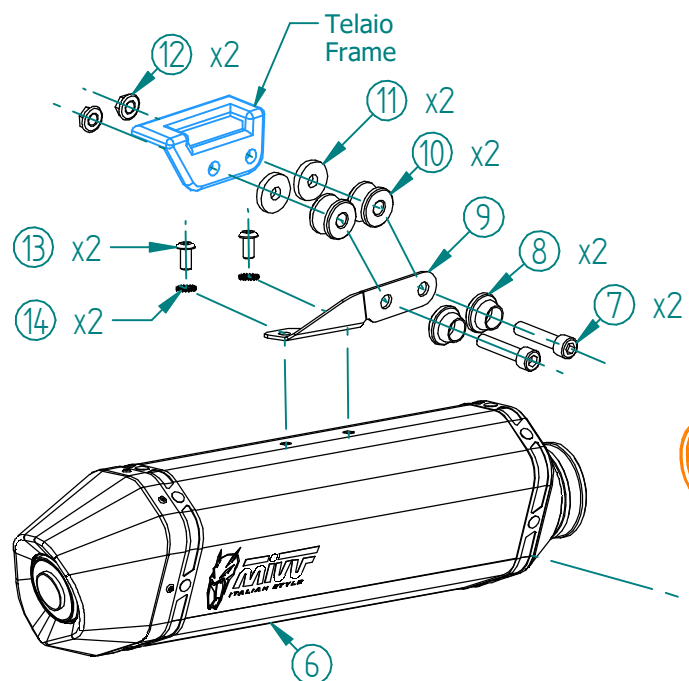

#	DESCRIPTION	PART NUMBER	QTY
1	Collettore #1 / Down pipe #1	97730009SEA	1
2	Collettore #2 / Down pipe #2	97730009SEB	1
3	Tubo di raccordo 2-1 / Link pipe 2-1	97730009SEC	1
4	Tubo di raccordo / Link pipe	97730009SED	1
5	Dado M8 flangiato / Flanged nut M8	50.73.393.1	4
6	Silenziatore / Muffler db killer 50.DK.090.0	SPEED EDGE 350	1
7	Vite M10x45 / Screw M10x45	50.73.888.1	2
8	Rondella in alluminio nera / Black aluminium washer	50.73.330.1	2
9	Staffa / Bracket	50.SS.1000.0	1
10	Distanziale in alluminio / Aluminium spacer	50.SS.108.1	2
11	Rondella in gomma / Rubber washer	50.73.227.1	2
12	Dado M10 flangiato / Flanged nut M10	50.73.332.1	2
13	Vite M8 x 16 / Screw M8 x 16	50.73.098.1	2
14	Rondella di sicurezza / Safety washer	50.73.604.1	2
15	Molla media / Mid-size spring	50.73.359.1	4
16	Gommino per molla / Rubber pipe	50.73.210.1	4

APPLICAZIONI / APPLICATIONS			
CODICE /	SILENZIATORE / MUFFLER	TUBO / PIPE	NOTE
O.009.LRB	INOX NERO (COPPA CARBONIO) / STEEL BLACK (CARBON CAP)	INOX / ST. STEEL	CATALYTIC CONVERTER NOT INCLUDED
O.009.KRB			CATALYTIC CONVERTER INCLUDED