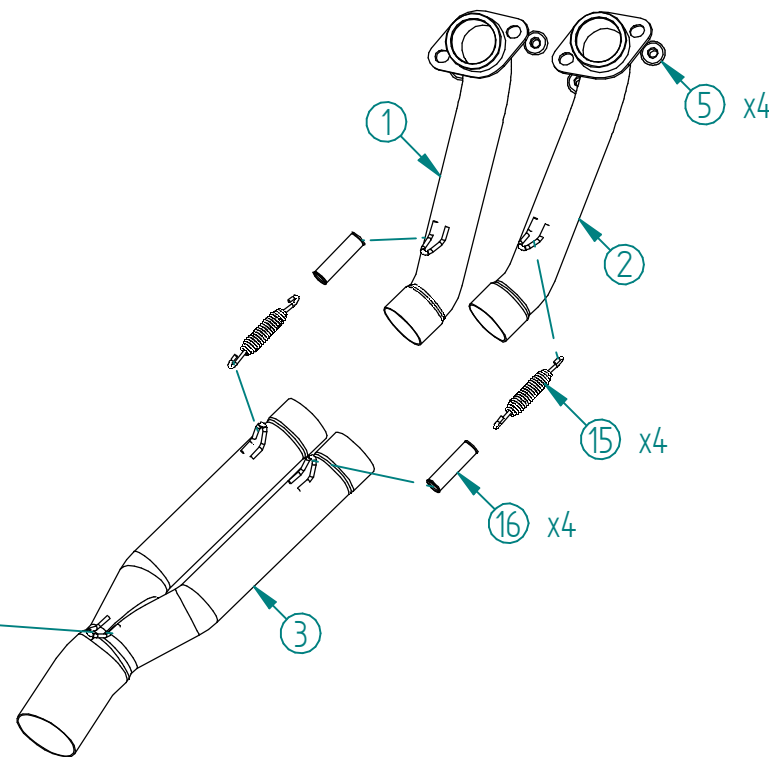

#	DESCRIPTION	PART NUMBER	QTY
1	Collettore #1 / Down pipe #1	97730009SEA	1
2	Collettore #2 / Down pipe #2	97730009SEB	1
3	Tubo di raccordo 2-1 / Link pipe 2-1	97730009SEC	1
4	Tubo di raccordo / Link pipe	97730009SED	1
5	Dado M8 flangiato / Flanged nut M8	50.73.393.1	4
6	Silenziatore / Muffler db killer 50.DK.090.0	SPEED EDGE 350	1
7	Vite M10x45 / Screw M10x45	50.73.888.1	2
8	Rondella in alluminio nera / Black aluminium washer	50.73.330.1	2
9	Staffa / Bracket	50.SS.1000.0	1
10	Distanziale in alluminio / Aluminium spacer	50.SS.108.1	2
11	Rondella in gomma / Rubber washer	50.73.227.1	2
12	Dado M10 flangiato / Flanged nut M10	50.73.332.1	2
13	Vite M8 x 16 / Screw M8 x 16	50.73.098.1	2
14	Rondella di sicurezza / Safety washer	50.73.604.1	2
15	Molla media / Mid-size spring	50.73.359.1	4
16	Gommino per molla / Rubber pipe	50.73.210.1	4

APPLICAZIONI / APPLICATIONS			
CODICE /	SILENZIATORE / MUFFLER	TUBO / PIPE	NOTE
O.009.LRB	INOX NERO (COPPA CARBONIO) / STEEL BLACK (CARBON CAP)	INOX / ST. STEEL	CATALYTIC CONVERTER NOT INCLUDED
O.009.KRB			CATALYTIC CONVERTER INCLUDED