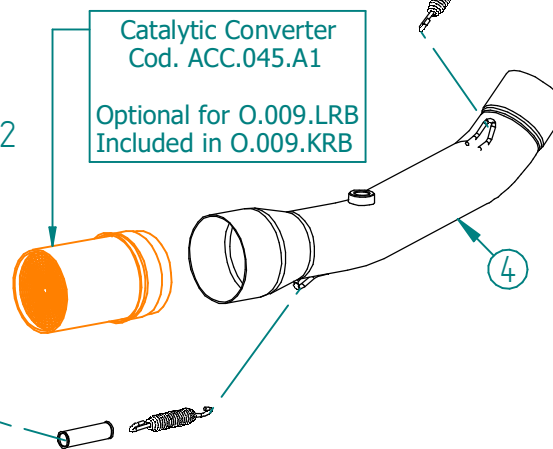

#	DESCRIPTION	PART NUMBER	QTY
1	Collettore #1 / Down pipe #1	97730009SEA	1
2	Collettore #2 / Down pipe #2	97730009SEB	1
3	Tubo di raccordo 2-1 / Link pipe 2-1	97730009SEC	1
4	Tubo di raccordo / Link pipe	97730009SED	1
5	Dado M8 flangiato / Flanged nut M8	50.73.393.1	4
6	Silenziatore / Muffler db killer 50.DK.090.0	SPEED EDGE 350	1
7	Vite M10x45 / Screw M10x45	50.73.888.1	2
8	Rondella in alluminio nera / Black aluminium washer	50.73.330.1	2
9	Staffa / Bracket	50.SS.1000.0	1
10	Distanziale in alluminio / Aluminium spacer	50.SS.108.1	2
11	Rondella in gomma / Rubber washer	50.73.227.1	2
12	Dado M10 flangiato / Flanged nut M10	50.73.332.1	2
13	Vite M8 x 16 / Screw M8 x 16	50.73.098.1	2
14	Rondella di sicurezza / Safety washer	50.73.604.1	2
15	Molla media / Mid-size spring	50.73.359.1	4
16	Gommino per molla / Rubber pipe	50.73.210.1	4

APPLICAZIONI / APPLICATIONS			
CODICE /	SILENZIATORE / MUFFLER	TUBO / PIPE	NOTE
O.009.LRB	INOX NERO (COPPA CARBONIO) / STEEL BLACK (CARBON CAP)	INOX / ST. STEEL	CATALYTIC CONVERTER NOT INCLUDED
O.009.KRB			CATALYTIC CONVERTER INCLUDED