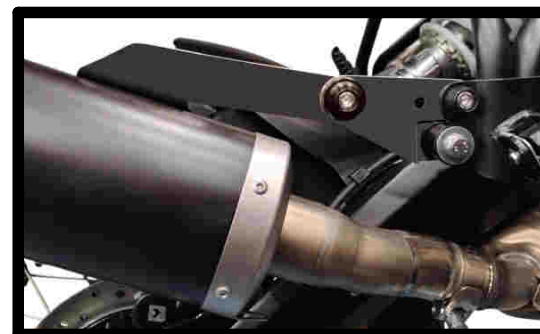

| # | DESCRIPTION | PART NUMBER | QTY |
|----|---|--------------|-----|
| 1 | Silenziatore / Muffler db killer 50.DK.186.0 | DAKAR 300 | 1 |
| 2 | Tubo di raccordo / Link pipe | 9773RE00653 | 1 |
| 3 | Fascetta Ø 40/43 mm / Pipe clamp Ø 40/43 mm | 50.FA.005.0 | 1 |
| 4 | Molla corta / Short Spring | 50.73.123.1 | 1 |
| 5 | Tubo in gomma per molla / Rubber pipe for spring | 50.73.210.1 | 1 |
| 6 | Vite M8x20 / Screw M8x20 | 50.73.894.1 | 2 |
| 7 | Rondella in alluminio nera / Black aluminium washer | 50.73.221.1 | 1 |
| 8 | Staffa / Bracket | 50.SS.1554.0 | 1 |
| 9 | Dado M8 flangiato / Flanged nut M8 | 50.73.393.1 | 2 |
| 10 | Rondella in alluminio / Aluminium washer | 50.73.857.1 | 1 |
| 11 | Staffa / Bracket | 50.SS.1553.0 | 1 |
| 12 | Rondella di sicurezza / Safety washer | 50.73.604.1 | 2 |
| 13 | Vite M8 x 16 / Screw M8 x 16 | 50.73.098.1 | 2 |

OPTIONAL PARTS

KIT BORSA LATERALE
SIDE PANNIER KIT
ACC.100.0

| APPLICAZIONI / APPLICATIONS | | |
|-----------------------------|-------------------------|------------------|
| CODICE / CODE | SILENZIATORE / MUFFLER | TUBO / PIPE |
| RE.006.LDKB | INOX/NERO / STEEL BLACK | INOX / ST. STEEL |