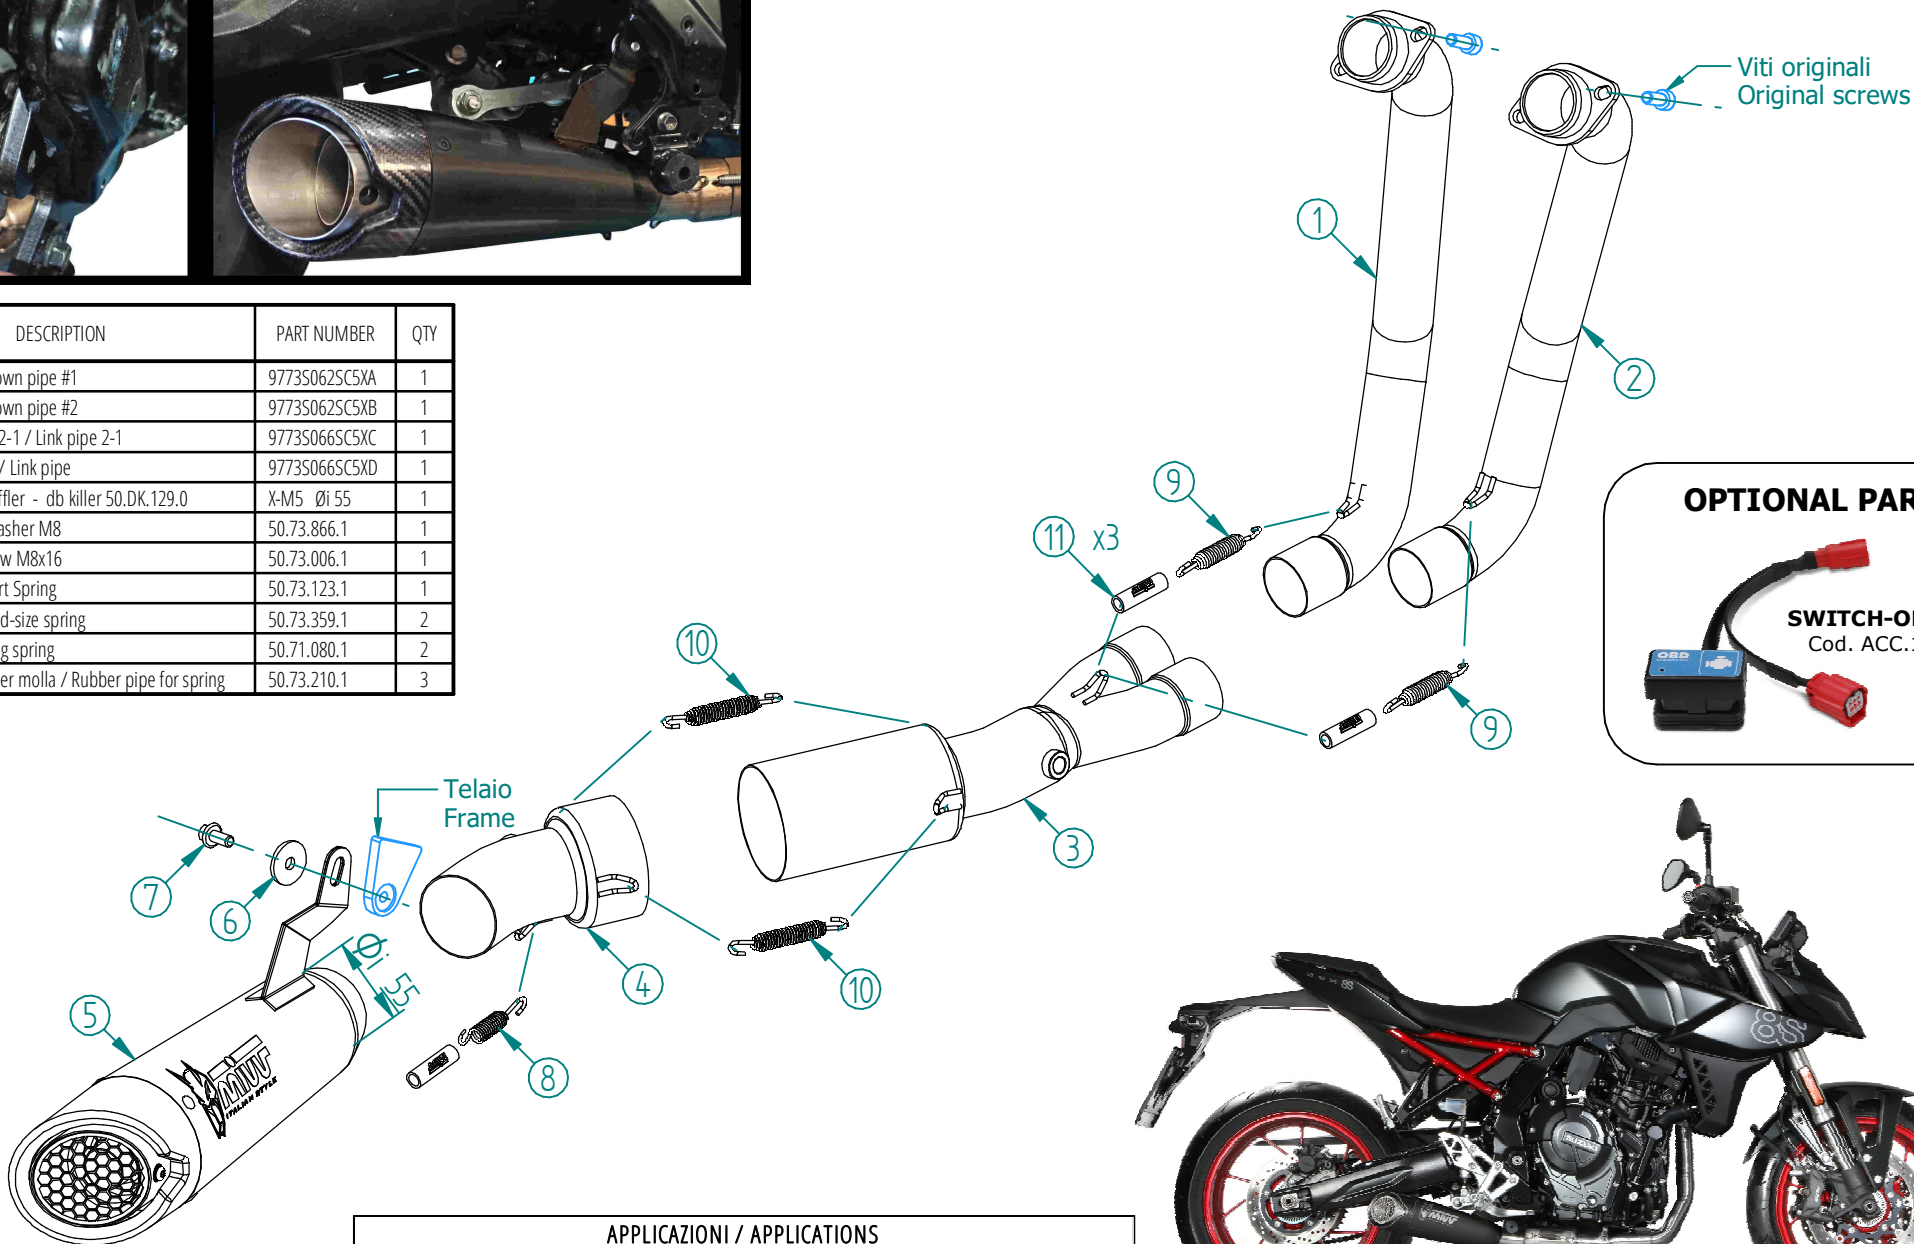

#	DESCRIPTION	PART NUMBER	QTY
1	Collettore #1 / Down pipe #1	9773S062SC5XA	1
2	Collettore #2 / Down pipe #2	9773S062SC5XB	1
3	Tubo di raccordo 2-1 / Link pipe 2-1	9773S066SC5XC	1
4	Tubo di raccordo / Link pipe	9773S066SC5XD	1
5	Silenziatore / Muffler - db killer 50.DK.129.0	X-M5 Øi 55	1
6	Rondella M8 / Washer M8	50.73.866.1	1
7	Vite M8x16 / Screw M8x16	50.73.006.1	1
8	Molla corta / Short Spring	50.73.123.1	1
9	Molla media / Mid-size spring	50.73.359.1	2
10	Molla lunga / Long spring	50.71.080.1	2
11	Tubo in gomma per molla / Rubber pipe for spring	50.73.210.1	3

APPLICAZIONI / APPLICATIONS		
Codice / Code	Silenziatore / Muffler	Tubo / Pipe
S.066.SC5B	BLACK	INOX / ST. STEEL