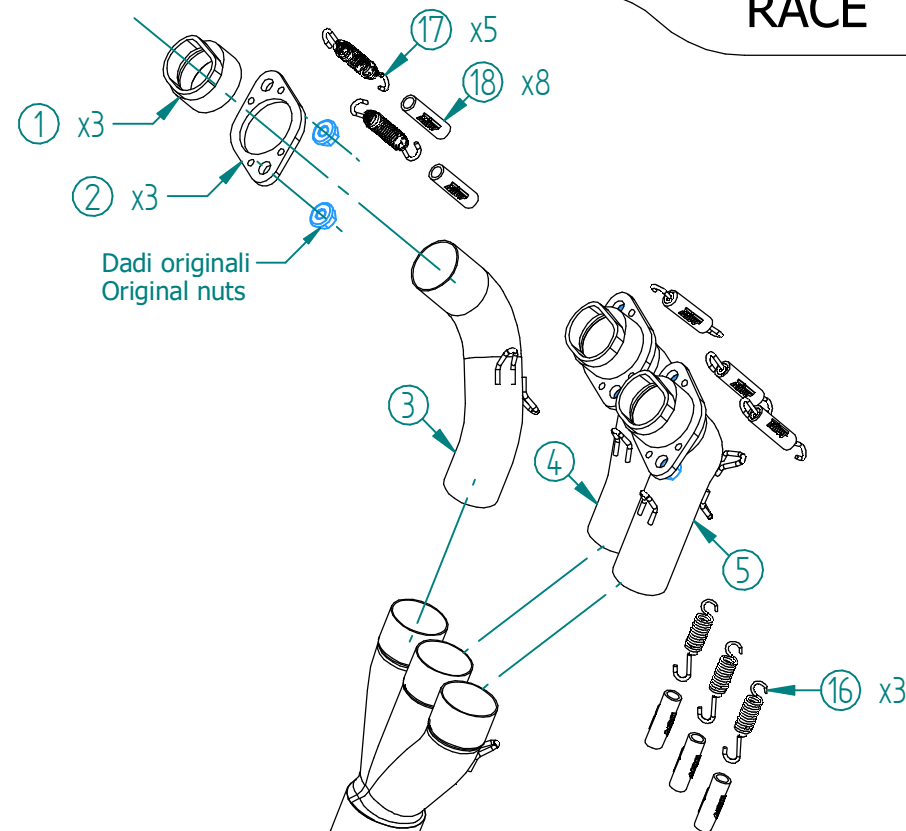

OPTIONAL PARTS

#	DESCRIPTION	PART NUMBER	QTY
1	Boccola / Bush	50.73.968.1	3
2	Flangia / Flange	50.73.969.1	3
3	Collettore #1 / Down pipe #1	9773T029SDRXA	1
4	Collettore #2 / Down pipe #2	9773T029SDRXB	1
5	Collettore #3 / Down pipe #3	9773T029SDRXC	1
6	Tubo di raccordo 3-1 / Link pipe 3-1	9773T029SDRXD	1
7	Tubo di raccordo / Link pipe	9773T029SDRXE	1
8	Silenziatore / Muffler - dB killer 50.DK.167.0	Delta Race Ø65	1
9	Staffa / Bracket	50.SS.1593.0	1
10	Rondella di sicurezza / Safety washer	50.73.604.1	2
11	Vite M8 x 16 / Screw M8 x 16	50.73.098.1	2
12	Rondella in alluminio nera / Black aluminium washer	50.73.221.1	1
13	Vite M8x20 / Screw M8x20	50.73.894.1	1
14	Molla ultracorta / Ultra-short spring	50.73.951.1	1
15	Molla lunga / Long spring	50.71.080.1	2
16	Molla corta / Short Spring	50.73.123.1	3
17	Molla media / Mid-size spring	50.73.359.1	5
18	Tubo in gomma per molla / Rubber pipe for spring	50.73.210.1	8

Mandatory Catalytic Converter
Cod. ACC.099.A1

Optional in T.029.LRDB
Included in T.029.KDRB

APPLICAZIONI / APPLICATIONS			
CODICE / CODE	SILENZIATORE / MUFFLER	TUBO / PIPE	NOTE
T.029.LRDB	STEEL BLACK	INOX / ST. STEEL	CATALYTIC CONVERTER NOT INCLUDED
T.029.KDRB			CATALYTIC CONVERTER INCLUDED