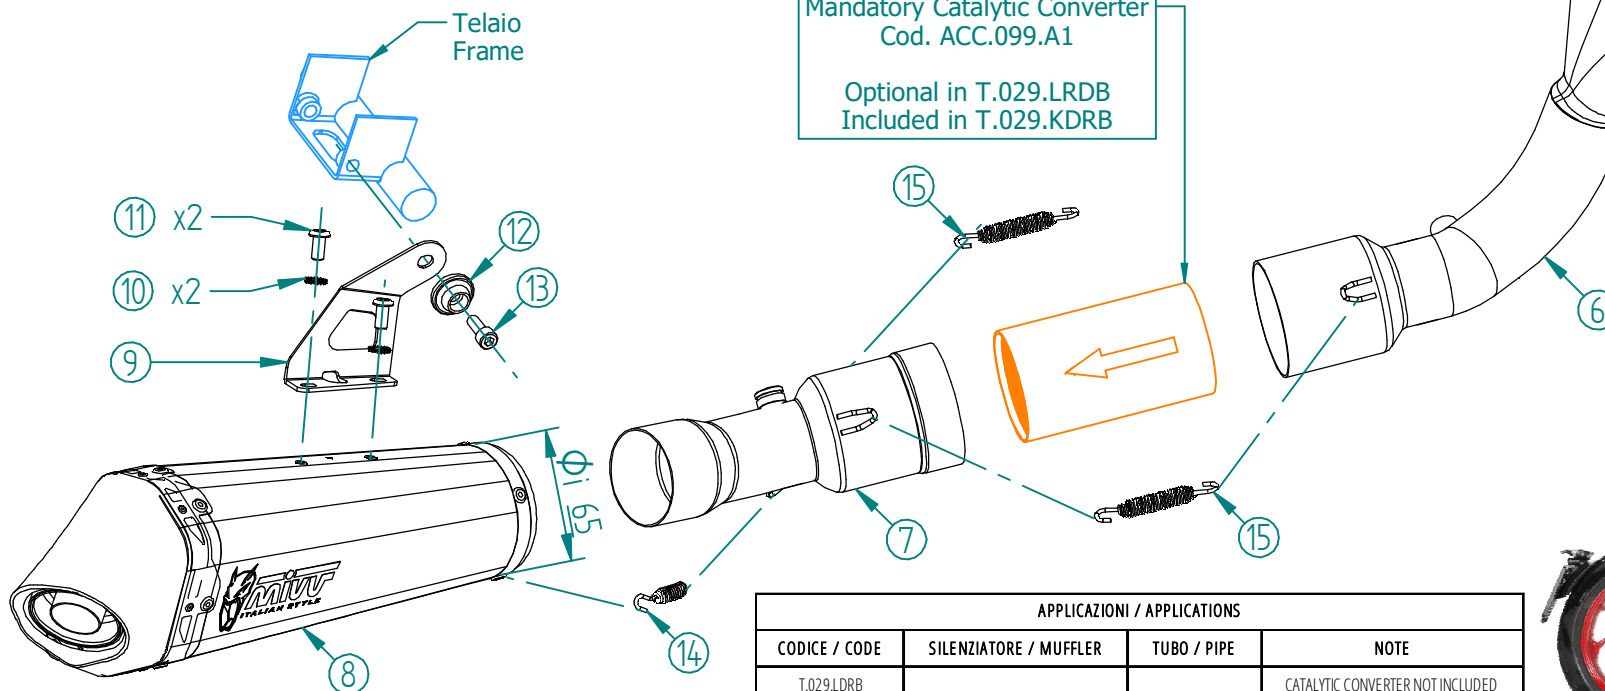

OPTIONAL PARTS

#	DESCRIPTION	PART NUMBER	QTY
1	Boccola / Bush	50.73.968.1	3
2	Flangia / Flange	50.73.969.1	3
3	Collettore #1 / Down pipe #1	9773T029SDRXA	1
4	Collettore #2 / Down pipe #2	9773T029SDRXB	1
5	Collettore #3 / Down pipe #3	9773T029SDRXC	1
6	Tubo di raccordo 3-1 / Link pipe 3-1	9773T029SDRXD	1
7	Tubo di raccordo / Link pipe	9773T029SDRXE	1
8	Silenziatore / Muffler - dB killer 50.DK.167.0	Delta Race Ø65	1
9	Staffa / Bracket	50.SS.1593.0	1
10	Rondella di sicurezza / Safety washer	50.73.604.1	2
11	Vite M8 x 16 / Screw M8 x 16	50.73.098.1	2
12	Rondella in alluminio nera / Black aluminium washer	50.73.221.1	1
13	Vite M8x20 / Screw M8x20	50.73.894.1	1
14	Molla ultracorta / Ultra-short spring	50.73.951.1	1
15	Molla lunga / Long spring	50.71.080.1	2
16	Molla corta / Short Spring	50.73.123.1	3
17	Molla media / Mid-size spring	50.73.359.1	5
18	Tubo in gomma per molla / Rubber pipe for spring	50.73.210.1	8

Mandatory Catalytic Converter
Cod. ACC.099.A1

Optional in T.029.LRDB
Included in T.029.KDRB

APPLICAZIONI / APPLICATIONS			
CODICE / CODE	SILENZIATORE / MUFFLER	TUBO / PIPE	NOTE
T.029.LRDB	STEEL BLACK	INOX / ST. STEEL	CATALYTIC CONVERTER NOT INCLUDED
T.029.KDRB			CATALYTIC CONVERTER INCLUDED