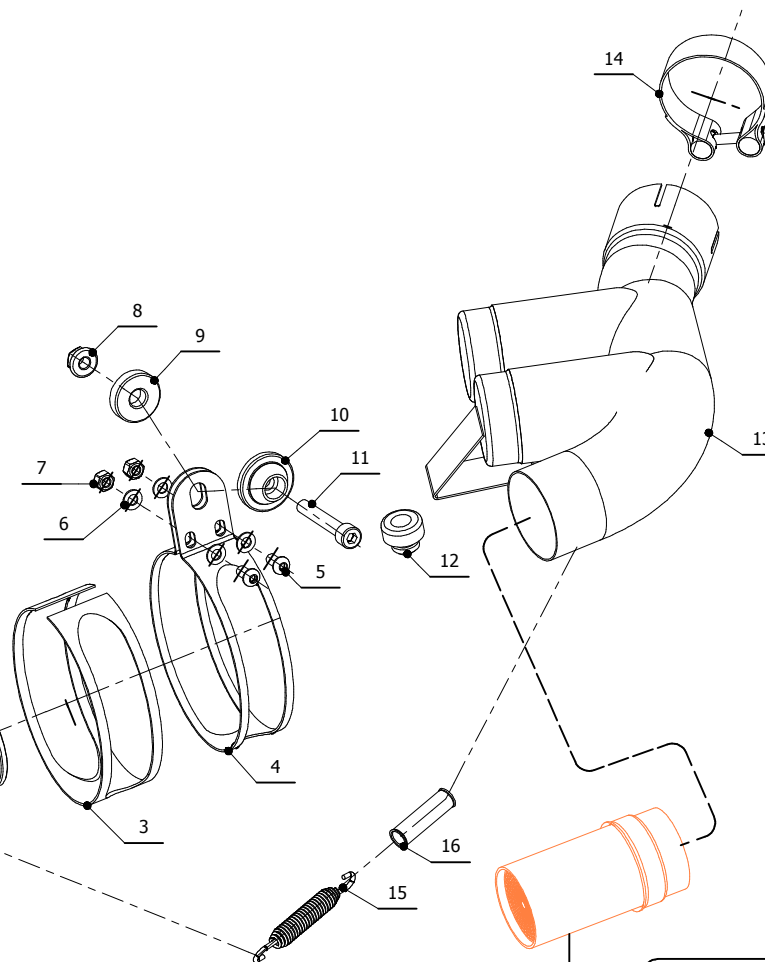

**MODEL** YAMAHA FZ1 / FZ1 FAZER

**YEAR** 2006 - 2016

**LINE** SLIP ON

**MUFFLER** OVAL

**SCHEMATIC**

**ELENCO PARTI / PARTS LIST**

#	QTÀ / QTY	DESCRIZIONE / DESCRIPTION	CODICE / CODE
1	1	DB killer / DB killer	50.DK.020.0
2	1	Silenziatore / Muffler	OVAL 390
3	1	Protezione in gomma per staffa / Rubber protection for bracket	50.73.077.1
4	1	Staffa / Bracket	50.SS.031.0
5	2	Vite M6 x 12 / Screw M6 x 12	50.72.024.1
6	4	Rondella M6 / Washer M6	50.72.027.1
7	2	Dado M6 / Nut M6	50.72.038.1
8	1	Dado M8 flangiato / Flanged nut M8	50.73.052.1
9	1	Distanziale in alluminio / Aluminium spacer(Øe.30 Øi.10,5 h.8)	50.SS.061.1
10	1	Rondella in alluminio / Aluminium washer	50.73.063.1
11	1	Vite M8x50 / Screw M8x50	50.73.074.1
12	1	Gommino paracolpi / Rubber buffer	50.72.010.1
13	1	Tubo di raccordo / Link pipe	9773Y023S2
14	1	Fascetta Ø 60/63 mm / Pipe clamp Ø 60/63 mm	50.FA.010.1
15	1	Molla lunga / Long spring	50.71.080.1
16	1	Tubo in gomma per molla / Rubber pipe for spring	50.73.210.1

**Catalytic Converter**  
**Cod. ACC.033.A1**  
*Optional for Y.023.L3 - Y.023.LX1*  
*Included in Y.023.K3 - Y.023.KX1*

**APPLICAZIONI / APPLICATIONS**

CODICE / CODE	SILENZIATORE / MUFFLER	TUBO / PIPE	FASCETTA / CLAMP	NOTE
Y.023.L3	CARBONIO / CARBON FIBER	INOX / ST. STEEL	INOX / ST. STEEL	CATALYTIC CONVERTER NOT INCLUDED
Y.023.LX1	INOX / ST. STEEL	INOX / ST. STEEL	INOX / ST. STEEL	CATALYTIC CONVERTER NOT INCLUDED
Y.023.K3	CARBONIO / CARBON FIBER	INOX / ST. STEEL	INOX / ST. STEEL	CATALYTIC CONVERTER INCLUDED
Y.023.KX1	INOX / ST. STEEL	INOX / ST. STEEL	INOX / ST. STEEL	CATALYTIC CONVERTER INCLUDED