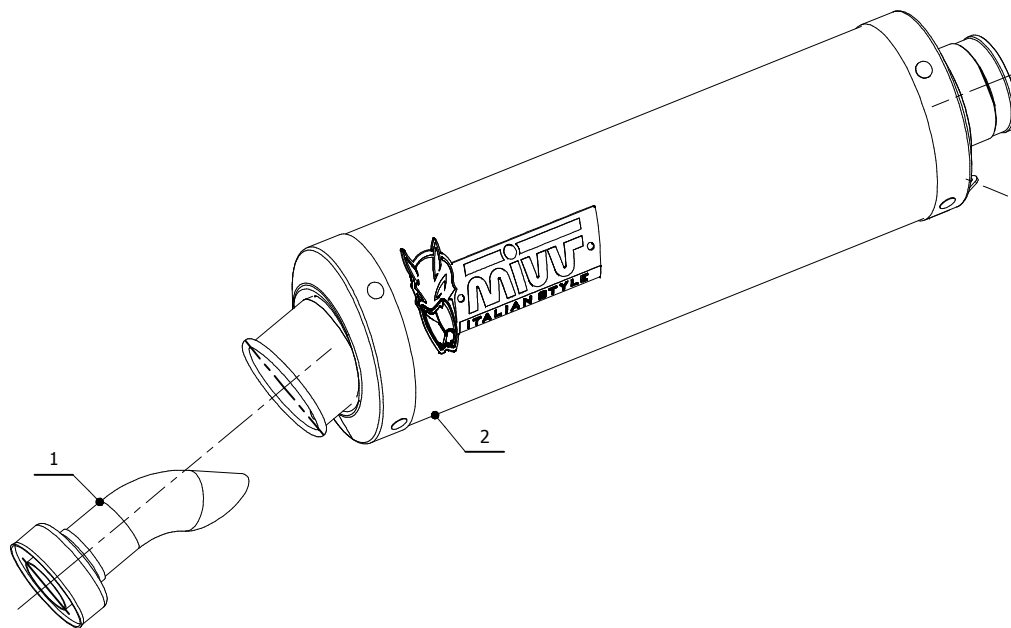

**MODEL** YAMAHA FZ1 / FZ1 FAZER

**YEAR** 2006 - 2016

**LINE** SLIP ON

**MUFFLER** OVAL

**SCHEMATIC**

**ELENCO PARTI / PARTS LIST**

#	QTÀ / QTY	DESCRIZIONE / DESCRIPTION	CODICE / CODE
1	1	DB killer / DB killer	50.DK.020.0
2	1	Silenziatore / Muffler	OVAL 390
3	1	Protezione in gomma per staffa / Rubber protection for bracket	50.73.077.1
4	1	Staffa / Bracket	50.SS.031.0
5	2	Vite M6 x 12 / Screw M6 x 12	50.72.024.1
6	4	Rondella M6 / Washer M6	50.72.027.1
7	2	Dado M6 / Nut M6	50.72.038.1
8	1	Dado M8 flangiato / Flanged nut M8	50.73.052.1
9	1	Distanziale in alluminio / Aluminium spacer(Øe.30 Øi.10,5 h.8)	50.SS.061.1
10	1	Rondella in alluminio / Aluminium washer	50.73.063.1
11	1	Vite M8x50 / Screw M8x50	50.73.074.1
12	1	Gommino paracolpi / Rubber buffer	50.72.010.1
13	1	Tubo di raccordo / Link pipe	9773Y023S2
14	1	Fascetta Ø 60/63 mm / Pipe clamp Ø 60/63 mm	50.FA.010.1
15	1	Molla lunga / Long spring	50.71.080.1
16	1	Tubo in gomma per molla / Rubber pipe for spring	50.73.210.1

**Catalytic Converter**  
**Cod. ACC.033.A1**  
*Optional for Y.023.L3 - Y.023.LX1*  
*Included in Y.023.K3 - Y.023.KX1*

**APPLICAZIONI / APPLICATIONS**

CODICE / CODE	SILENZIATORE / MUFFLER	TUBO / PIPE	FASCETTA / CLAMP	NOTE
Y.023.L3	CARBONIO / CARBON FIBER	INOX / ST. STEEL	INOX / ST. STEEL	CATALYTIC CONVERTER NOT INCLUDED
Y.023.LX1	INOX / ST. STEEL	INOX / ST. STEEL	INOX / ST. STEEL	CATALYTIC CONVERTER NOT INCLUDED
Y.023.K3	CARBONIO / CARBON FIBER	INOX / ST. STEEL	INOX / ST. STEEL	CATALYTIC CONVERTER INCLUDED
Y.023.KX1	INOX / ST. STEEL	INOX / ST. STEEL	INOX / ST. STEEL	CATALYTIC CONVERTER INCLUDED